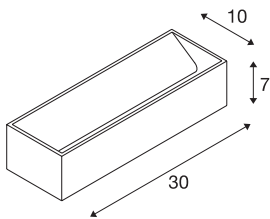

## LOGS IN L Indoor LED recessed wall light aluminium/white 3000K TRIAC dimmable

The distinctive LED UP/DOWN recessed wall light LOGS IN L is equipped with an ultra-modern, powerful LED which emits its controllable, warm white light indirectly. It is therefore excellent for glare-free lighting of stairs, staircases and rooms. The LOGS IN L has infinitely variable and completely flicker-free dimming due to the dim-to-warm function. Due to the operating device incorporated in the canopy, the electrical connection is made directly to the 230V mains power supply.