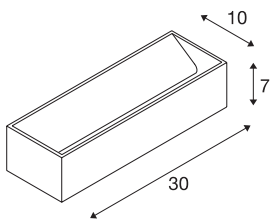

LOGS IN L Indoor LED wall light white 3000K TRIAC dimmable

The distinctive LED UP/DOWN surface-mounted wall light LOGS IN L is equipped with an ultra-modern, powerful LED which emits its controllable, warm white light indirectly. It is therefore excellent for glare-free lighting of stairs, staircases and rooms. The LOGS IN L has infinitely variable and completely flicker-free dimming due to the dim-to-warm function. Due to the operating device incorporated in the canopy, the electrical connection is made directly to the 230V mains power supply.

TECHNICAL DATA

Item no.	1002844
IP Code	IP 20
Assembly	Surface
Assembly details	Wall
Dimmable	Yes
Dimming technology	Leading edge, trailing edge
Primary nominal voltage	220-240V ~50/60Hz
Secondary power / voltage	500 mA
Safety class	I
Wattage	18 W
Maximum ambient temperature	40 °C
Stroboscopic effect (SVM)	0.03
Lumen	1600 lm
Colour temperature	3000 Kelvin
Color	white
CRI	90
LXXBXX data	L70B50
Service life	30000 h
Length	30 cm
Height	7 cm
Depth	10 cm
Net weight	1.336 kg

Light Source

916381		Gross weight	1.574 kg
		BIG WHITE Page	363