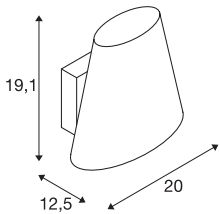

COUPA QT14

Indoor LED recessed wall light, chrome, frosted glass

The COUPA WL wall light impresses with a successful combination of chrome-plated steel and glass elements. As an extension to the COUPA FLEXLED, it provides the perfect solution for demanding installations. Equipped with a G9 socket, the luminaire is suitable for connecting directly to the 230V mains power supply.

TECHNICAL DATA

Item no.	1002859
Socket	G9
Number of sockets	1
IP Code	IP 20
Assembly	Surface
Assembly details	Wall
Primary nominal voltage	220-240V ~50/60Hz
Safety class	I
Wattage	42 W
Color	chrome
Light distribution	symmetric
Light outlet	diffuse
Length	20 cm
Width	12.5 cm
Height	19.1 cm
Net weight	1.23 kg
Gross weight	1.97 kg