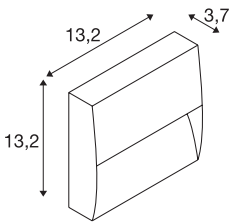

DOWNUNDER OUT

square WL Outdoor LED recessed wall light, anthracite, 3000K

A wall-mounted light such as the DOWNUNDER OUT is protected against water jets from all directions and also against dust deposits. Protection category IP55 guarantees problem-free use outdoors. For around 40 years, the brand SLV has stood for versatile lighting solutions with impressive quality, creative designs, and reasonable prices.

TECHNICAL DATA

Item no.	1002869
IP Code	IP 65
Assembly	Surface
Assembly details	Wall
Primary nominal voltage	100-240V ~50/60Hz
Secondary power / voltage	500 mA
Safety class	I
Wattage	4.3 W
Minimum ambient temperature	-20 °C
Maximum ambient temperature	40 °C
Level of inrush current	15 A
Duration of inrush current	300 µs
Stroboscopic effect (SVM)	0
Lumen	150/160 lm
Colour temperature	3000/4000 Kelvin
Color	anthracite
CRI	80
LXXBXX data	L70B50
Service life	30000 h
Risk Group	1
Width	13.2 cm
Height	13.2 cm

Light Source

916443	
--------	---

Depth	3.7 cm
Net weight	0.461 kg
Gross weight	0.551 kg
BIG WHITE Page	769