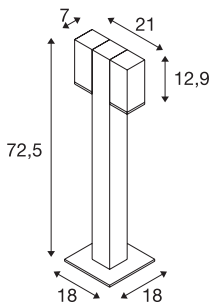

THEO PATHLIGHT

double, QPAR51, Outdoor floor, stand, anthracite

The THEO floor stand is made from aluminium and is equipped with a glass lamp cover. Thanks to the position of the one or two light outlets, the luminaire can be aligned in the best possible way. The luminaire is connected to the 230V mains power supply.

TECHNICAL DATA

Item no.	1002871
Socket	GU10
Number of sockets	2
Rotating or tilting	tiltable
IP Code	IP 44
Impact resistance class	IK 02
Impact resistance	0.2 Joule
Assembly	Surface
Assembly details	Ground
Primary nominal voltage	220-240V ~50/60Hz
Safety class	I
Wattage	7 W
Color	anthracite
Light outlet	direct
Width	21.2 cm
Height	72.5 cm
Net weight	3.382 kg
Gross weight	4.421 kg
BIG WHITE Page	652