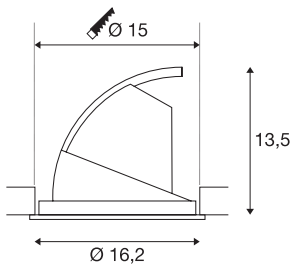

## GIMBLE IN 150

Indoor LED recessed ceiling light, white, 3000K

The Premium LED installed in the GIMBLE IN 150 recessed ceiling light gives off a particularly warm light. Of course, the light outlet of this recessed ceiling light is tiltable. With a CRI value of greater than or equal to 90, the GIMBLE IN 150 is ideal for true-colour lighting of rooms. This should be your choice of recessed ceiling light if colour rendering is very important to you. This recessed ceiling light is sustainable and low-maintenance thanks to the anticipated service life of 30,000 hours.

## TECHNICAL DATA

Item no.	1002888
Rotating or tilting	rotary Bar and tiltable
IP Code	IP 20
Assembly	Recessed
Assembly details	Ceiling
Secondary power / voltage	700 mA
Safety class	III
Wattage	24.5 W
Lumen	2300 lm
Colour temperature	3000 Kelvin
Beam angle	36 °
Color	white
CRI	90
LXXBXX data	L70B50
Service life	30000 h
Light distribution	rotational symmetric
Light outlet	direct
Risk Group	1
Height	13.5 cm
Diameter	16.2 cm
Net weight	0.582 kg
Gross weight	0.83 kg

Light Source

916434	
--------	---

Installation depth	13.5 cm
--------------------	---------

Accessories

Installation diameter	15 cm
-----------------------	-------

1002424	LED driver MEDO 400 , dimmable DALI/1-10V
---------	--