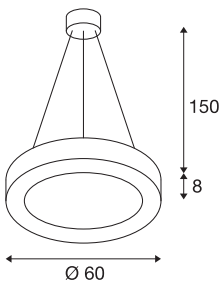

MEDO RING 60 DALI

Indoor LED pendant, black, 3000K

As well as having an appealing design, the modern MEDO RING impresses with efficient and powerful LED modules that are also dimmable. The aluminium frame is fitted with an acrylic glass cover which provides bright and uniform illumination. Its 1.5 metre pendant length makes it ideal for rooms with high ceilings. The built-in LED driver makes direct connection to a 120V to 240V mains supply possible.

TECHNICAL DATA

Item no.	1002890
Number of different light outlets	1
IP Code	IP 20
Assembly	Surface
Assembly details	Ceiling
Dimmable	Yes
Dimming technology	DALI 2, Touch
Primary nominal voltage	220-240V ~50/60Hz
Secondary power / voltage	700 mA
Safety class	I
Wattage	34 W
Minimum ambient temperature	-25 °C
Maximum ambient temperature	40 °C
Network rated standby power	0.5 W
Level of inrush current	15 A
Duration of inrush current	100 µs
Stroboscopic effect (SVM)	0
Lumen	2200 lm
Colour temperature	3000 Kelvin
Beam angle	105 °
Color	black
CRI	80

Light Source

916532	
--------	-----------------------------------------------------------------------------------

UGR ≤	22
LXXBXX data	L70B50
Service life	20000 h
Light distribution	rotational symmetric
Light outlet	direct
Risk Group	1
Height	8 cm
Diameter	60 cm
Pendant length	150 cm
Net weight	5.112 kg
Gross weight	6.219 kg
BIG WHITE Page	167