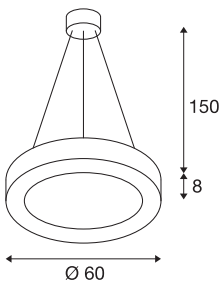

## MEDO RING 60 DALI

Indoor LED pendant, white, 3000K

As well as having an appealing design, the modern MEDO RING impresses with efficient and powerful LED modules that are also dimmable. The aluminium frame is fitted with an acrylic glass cover which provides bright and uniform illumination. Its 1.5 metre pendant length makes it ideal for rooms with high ceilings. The built-in LED driver makes direct connection to a 120V to 240V mains supply possible.

## TECHNICAL DATA

Item no.	1002891
Number of different light outlets	1
IP Code	IP 20
Assembly	Surface
Assembly details	Ceiling
Dimmable	Yes
Dimming technology	DALI 2, Touch
Primary nominal voltage	220-240V ~50/60Hz
Secondary power / voltage	700 mA
Safety class	I
Wattage	34 W
Minimum ambient temperature	-25 °C
Maximum ambient temperature	40 °C
Network rated standby power	0.5 W
Level of inrush current	15 A
Duration of inrush current	100 µs
Stroboscopic effect (SVM)	0
Lumen	2200 lm
Colour temperature	3000 Kelvin
Beam angle	105 °
Color	white
CRI	80

Light Source

916532		UGR ≤	22
		LXXBXX data	L70B50
		Service life	20000 h
		Light distribution	rotational symmetric
		Light outlet	direct
		Risk Group	1
		Height	8 cm
		Diameter	60 cm
		Pendant length	150 cm
		Net weight	5.007 kg
		Gross weight	5.902 kg
		BIG WHITE Page	167