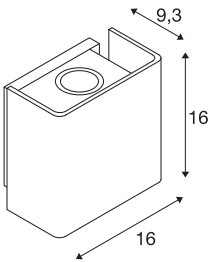

MANA OUT

Outdoor recessed wall light, anthracite, 3000K, IP65, dimmable

The elegant up/down MANA OUT WL wall light has an aluminium structure and is equipped with warm-white high-performance LEDs. Because of the built-in LED driver, the electrical connection of the luminaire, which is available in rust and anthracite, is made directly to a 230V mains power supply. This luminaire contains built-in LED lamps.

TECHNICAL DATA

Item no.	1002900
IP Code	IP 65
Impact resistance class	IK 02
Impact resistance	0.2 Joule
Assembly	Surface
Assembly details	Wall
Dimmable	Yes
Dimming technology	trailing edge
Primary nominal voltage	220-240V ~50/60Hz
Secondary power / voltage	500 mA
Safety class	I
Wattage	11 W
Minimum ambient temperature	-20 °C
Maximum ambient temperature	45 °C
Level of inrush current	12.4 A
Duration of inrush current	7.2 µs
Stroboscopic effect (SVM)	0.04
Lumen	650 lm
Colour temperature	3000 Kelvin
Beam angle	60 °
Color	anthracite
CRI	80

Light Source

916573		LXXBXX data	L70B50
		Service life	30000 h
		Risk Group	1
		Length	16 cm
		Width	16 cm
		Height	9.3 cm
		Net weight	1.486 kg
		Gross weight	1.95 kg
		BIG WHITE Page	721