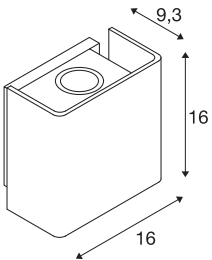

## MANA OUT

Outdoor wall light, rust, 3000K, IP65, dimmable

The elegant up/down MANA OUT WL wall light has an aluminium structure and is equipped with warm-white high-performance LEDs. Because of the built-in LED driver, the electrical connection of the luminaire, which is available in rust and anthracite, is made directly to a 230V mains power supply. This luminaire contains built-in LED lamps.

## TECHNICAL DATA

Item no.	1002902
IP Code	IP 65
Impact resistance class	IK 02
Impact resistance	0.2 Joule
Assembly	Surface
Assembly details	Wall
Dimmable	Yes
Dimming technology	trailing edge
Primary nominal voltage	220-240V ~50/60Hz
Secondary power / voltage	500 mA
Safety class	I
Wattage	11 W
Minimum ambient temperature	-20 °C
Maximum ambient temperature	45 °C
Level of inrush current	12.4 A
Duration of inrush current	7.2 µs
Stroboscopic effect (SVM)	0.04
Lumen	650 lm
Colour temperature	3000 Kelvin
Beam angle	60 °
Color	rust
CRI	80

Light Source

916573		LXXBXX data	L70B50
		Service life	30000 h
		Risk Group	1
		Length	16 cm
		Width	16 cm
		Height	9.3 cm
		Net weight	2.638 kg
		Gross weight	3.095 kg
		BIG WHITE Page	721