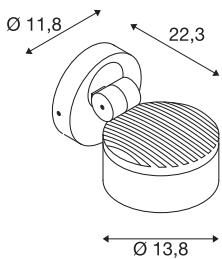

TECHNICAL DATA

Item no.	1002904
Rotating or tilting	rotary Bar and tiltable
IP Code	IP 54
Impact resistance class	IK 02
Impact resistance	0.2 Joule
Assembly	Surface
Assembly details	Wall
Dimmable	Yes
Dimming technology	trailing edge
Number of through-wires	20
Primary nominal voltage	220-240V ~50/60Hz
Secondary power / voltage	350 mA
Safety class	I
Wattage	15 W
Ambient temperature	25 °C
Level of inrush current	30 A
Duration of inrush current	40 µs
Stroboscopic effect (SVM)	0.05
Lumen	1000 lm
Colour temperature	3000/4000 Kelvin
Beam angle	95 °
Color	anthracite

Light Source

916405	
--------	---

CRI	80
LXXBXX data	L70B50
Service life	36000 h
Light distribution	rotational symmetric
Light outlet	direct
Height	22.3 cm
Diameter	13.8 cm
Net weight	1.291 kg
Gross weight	1.604 kg
BIG WHITE Page	807