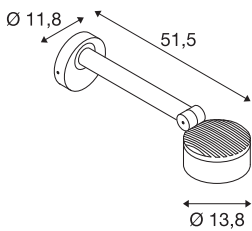

ESKINA

Outdoor LED display fitting, anthracite, 3000/4000K, IP65, dimmable

A new family in the SLV lighting world! We are providing you with an integrated outdoor lighting solution with the ESKINA family. Regardless of whether it is a floor stand, a wall and ceiling light or a display fitting. You will find the right light for any application. All of the luminaires can be operated with 3000 K or 4000 K. Versions with motion sensors are also available.

TECHNICAL DATA

Item no.	1002905
Rotating or tilting	rotary Bar and tiltable
IP Code	IP 65
Impact resistance class	IK 02
Impact resistance	0.2 Joule
Assembly	Surface
Assembly details	Wall
Dimmable	Yes
Dimming technology	trailing edge
Number of through-wires	20
Primary nominal voltage	220-240V ~50/60Hz
Secondary power / voltage	350 mA
Safety class	I
Wattage	14.5 W
Ambient temperature	25 °C
Level of inrush current	30 A
Duration of inrush current	40 µs
Stroboscopic effect (SVM)	0.05
Lumen	1000 lm
Colour temperature	3000/4000 Kelvin
Beam angle	95 °
Color	anthracite

Light Source

916405	
--------	-----------------------------------------------------------------------------------

CRI	80
LXXBXX data	L70B50
Service life	36000 h
Light distribution	rotational symmetric
Light outlet	direct
Height	51.5 cm
Diameter	13.8 cm
Net weight	1.478 kg
Gross weight	1.924 kg
BIG WHITE Page	783