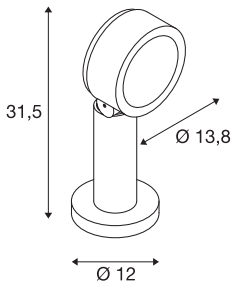

ESKINA Pole

Outdoor floor stand, anthracite, 3000/4000K, IP65, dimmable

A new family in the SLV lighting world! We are providing you with an integrated outdoor lighting solution with the ESKINA family. Regardless of whether it is a floor stand, a wall and ceiling light or a display fitting. You will find the right light for any application. All of the luminaires can be operated with 3000 K or 4000 K. Versions with motion sensors are also available.

TECHNICAL DATA

Item no.	1002906
Rotating or tilting	rotary Bar and tiltable
IP Code	IP 65
Impact resistance class	IK 04
Impact resistance	0.5 Joule
Assembly	Surface
Assembly details	Ground
Dimmable	Yes
Dimming technology	trailing edge
Primary nominal voltage	220-240V ~50/60Hz
Secondary power / voltage	350 mA
Safety class	I
Wattage	14.5 W
Ambient temperature	25 °C
Level of inrush current	30 A
Duration of inrush current	40 µs
Stroboscopic effect (SVM)	0.05
Lumen	1000 lm
Colour temperature	3000/4000 Kelvin
Beam angle	95 °
Color	anthracite
CRI	80

Light Source

916405	
--------	---

Accessories

230060	EARTH SPIKE , for VAP SLIM 30/60/90, VAP, BERRA and SITRA, galvanised steel
--------	---

LXXBXX data	L70B50
Service life	36000 h
Light distribution	rotational symmetric
Light outlet	direct
Height	31.5 cm
Diameter	13.8 cm
Net weight	1.582 kg
Gross weight	1.96 kg
BIG WHITE Page	631