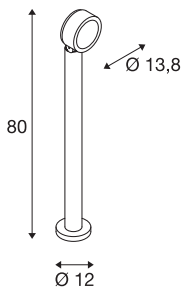

## ESKINA Pole

Outdoor floor stand, anthracite, 3000/4000K, IP65, dimmable

A new family in the SLV lighting world! We are providing you with an integrated outdoor lighting solution with the ESKINA family. Regardless of whether it is a floor stand, a wall and ceiling light or a display fitting. You will find the right light for any application. All of the luminaires can be operated with 3000 K or 4000 K. Versions with motion sensors are also available.

## TECHNICAL DATA

Item no.	1002907
Rotating or tilting	rotary Bar and tiltable
IP Code	IP 65
Impact resistance class	IK 02
Impact resistance	0.2 Joule
Assembly	Surface
Assembly details	Ground
Dimmable	Yes
Dimming technology	trailing edge
Primary nominal voltage	220-240V ~50/60Hz
Secondary power / voltage	350 mA
Safety class	I
Wattage	14.5 W
Ambient temperature	25 °C
Level of inrush current	30 A
Duration of inrush current	40 µs
Stroboscopic effect (SVM)	0.05
Lumen	1000 lm
Colour temperature	3000/4000 Kelvin
Beam angle	95 °
Color	anthracite
CRI	80

## Accessories

230060	EARTH SPIKE , for VAP SLIM 30/60/90, VAP, BERRA and SITRA, galvanised steel
--------	---

LXXBXX data	L70B50
Service life	36000 h
Light distribution	rotational symmetric
Light outlet	direct
Height	80 cm
Diameter	13.8 cm
Net weight	2.019 kg
Gross weight	2.804 kg
BIG WHITE Page	631