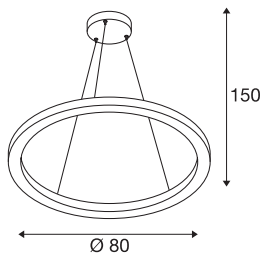

## ONE 80 DALI

Indoor LED pendant, white, 3000/4000K

Reduced, modern and elegant, the design of the ONE light family attracts all eyes. With their expected LED lifespan of 30,000, the circular lights are also extremely sustainable. Use the ONE 80 DALI Indoor LED pendant light white for a particularly pleasant, DALI dimmable light that is adjustable in height. The high CRI above 90 ensures true-to-life colour reproduction. At the same time, it is low-maintenance and not only made for the hotel industry and gastronomy, but also for elegantly furnished living rooms. Experience light with SLV – your reliable partner for all kinds of indoor lights for 40 years.

## TECHNICAL DATA

Item no.	1002912
IP Code	IP 20
Assembly	Surface
Assembly details	Ceiling
Dimmable	Yes
Dimming technology	DALI 2
Primary nominal voltage	220-240V ~50/60Hz
Secondary power / voltage	800 mA
Safety class	I
Wattage	32 W
Minimum ambient temperature	-20 °C
Maximum ambient temperature	50 °C
Rated standby power	0.5 W
Level of inrush current	35 A
Duration of inrush current	2 µs
Stroboscopic effect (SVM)	0.07
Lumen	1930/2140 lm
Colour temperature	3000/4000 Kelvin
Color	white
CRI	90
LXXBXX data	L70B50
Service life	30000 h

Light Source

916474	
916461	

Risk Group	1
Height	3 cm
Diameter	80 cm
Pendant length	300 cm
Net weight	2.163 kg
Gross weight	4.858 kg
BIG WHITE Page	188