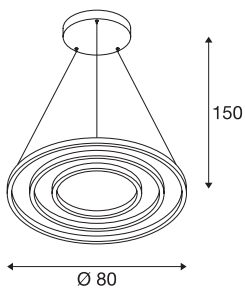

ONE TRIPLE DALI

Indoor LED pendant, white, 3000/4000K

Reduced, modern and elegant, the design of the ONE light family attracts all eyes. At the same time, the circular lights are also extremely sustainable thanks to their expected LED lifespan of 30,000 hours. The ONE TRIPLE DALI Indoor LED pendant light white also provides a particularly pleasant, DALI dimmable light that is adjustable in height. The high CRI above 90 ensures optimal colour reproduction. The low-maintenance light is equally suitable for the hotel industry and gastronomy as well as for living spaces. When will you test out the benefits of SLV's impressive indoor lights?

TECHNICAL DATA

Item no.	1002914
IP Code	IP 20
Assembly	Surface
Assembly details	Ceiling
Dimmable	Yes
Dimming technology	DALI 2
Primary nominal voltage	220-240V ~50/60Hz
Secondary power / voltage	1700 mA
Safety class	I
Wattage	64 W
Minimum ambient temperature	-25 °C
Maximum ambient temperature	50 °C
Rated standby power	0.2 W
Level of inrush current	50 A
Duration of inrush current	209 µs
Stroboscopic effect (SVM)	0.05
Lumen	4040/4200 lm
Colour temperature	3000/4000 Kelvin
Color	white
CRI	90
LXXBXX data	L70B50
Service life	30000 h

Light Source

916474	
916461	

Risk Group	1
Height	3 cm
Diameter	80 cm
Pendant length	300 cm
Net weight	4.666 kg
Gross weight	7.116 kg
BIG WHITE Page	189