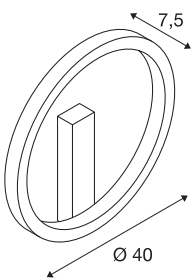

## ONE 40 DALI

Indoor LED wall-mounted light, black, 3000/4000K

Reduced, modern and elegant, the design of the ONE light family attracts all eyes. At the same time, the circular lights are also extremely sustainable thanks to their expected LED lifespan of 30,000 hours. Use the ONE 40 DALI Indoor LED wall light black for a particularly pleasant, DALI dimmable light that is switchable in light colour. In addition, the light, which can be aligned in different room dimensions, offers a high colour reproduction index of over 90. The low-maintenance light is equally suitable for the hotel industry and gastronomy as well as for living spaces. When will you test out the benefits of SLV's impressive indoor lights?

## TECHNICAL DATA

Item no.	1002915
IP Code	IP 20
Assembly	Surface
Assembly details	Ceiling, Wall
Dimmable	Yes
Dimming technology	DALI 2
Primary nominal voltage	220-240V ~50/60Hz
Secondary power / voltage	350 mA
Safety class	I
Wattage	14 W
Minimum ambient temperature	-20 °C
Maximum ambient temperature	50 °C
Rated standby power	0.5 W
Level of inrush current	52 A
Duration of inrush current	0.72 µs
Stroboscopic effect (SVM)	0.02
Lumen	700/730 lm
Colour temperature	3000/4000 Kelvin
Color	black
CRI	90
LXXBXX data	L70B50
Service life	30000 h

Light Source

916461	
--------	---

Risk Group	1
Depth	7.5 cm
Diameter	40 cm
Net weight	1.146 kg
Gross weight	2.076 kg
BIG WHITE Page	193