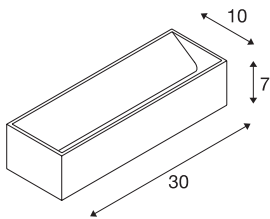

LOGS IN L

Indoor LED recessed wall light, black/gold, 2000-3000-K, DIM-TO-WARM

The distinctive LED UP/DOWN recessed wall light LOGS IN L is equipped with an ultra-modern, powerful LED which emits its controllable, warm white light indirectly. It is therefore excellent for glare-free lighting of stairs, staircases and rooms. The LOGS IN L has infinitely variable and completely flicker-free dimming due to the dim-to-warm function. Due to the operating device incorporated in the canopy, the electrical connection is made directly to the 230V mains power supply.

TECHNICAL DATA

Item no.	1002928
IP Code	IP 20
Assembly	Surface
Assembly details	Wall
Dimmable	Yes
Dimming technology	Dim-to-Warm, Leading edge, trailing edge
Primary nominal voltage	220-240V ~50/60Hz
Secondary power / voltage	500 mA
Safety class	I
Wattage	21 W
Maximum ambient temperature	40 °C
Stroboscopic effect (SVM)	0.03
Lumen	100-1000 lm
Colour temperature	2000-3000 Kelvin
Color	black
CRI	90
LXXBXX data	L70B50
Service life	30000 h
Length	30 cm
Height	7 cm
Depth	10 cm
Net weight	1.338 kg

Light Source

916608		Gross weight	1.556 kg
		BIG WHITE Page	363