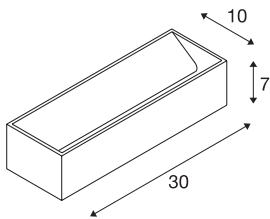

## LOGS IN L

Indoor LED recessed wall light, white, 2000-3000K, DIM-TO-WARM

The distinctive LED UP/DOWN recessed wall light LOGS IN L is equipped with an ultra-modern, powerful LED which emits its controllable, warm white light indirectly. It is therefore excellent for glare-free lighting of stairs, staircases and rooms. The LOGS IN L has infinitely variable and completely flicker-free dimming due to the dim-to-warm function. Due to the operating device incorporated in the canopy, the electrical connection is made directly to the 230V mains power supply.

## TECHNICAL DATA

Item no.	1002929
IP Code	IP 20
Assembly	Surface
Assembly details	Wall
Dimmable	Yes
Dimming technology	Dim-to-Warm, Leading edge, trailing edge
Primary nominal voltage	220-240V ~50/60Hz
Secondary power / voltage	500 mA
Safety class	I
Wattage	21 W
Maximum ambient temperature	40 °C
Stroboscopic effect (SVM)	0.03
Lumen	140-1390 lm
Colour temperature	2000-3000 Kelvin
Color	white
CRI	90
LXXBXX data	L70B50
Service life	30000 h
Length	30 cm
Height	7 cm
Depth	10 cm
Net weight	1.347 kg

Light Source

916608		Gross weight	1.574 kg
		BIG WHITE Page	363