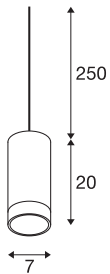

ASTINA QPAR51

Indoor pendant, grey

The ASTINA high-voltage pendant is made from aluminium and is suitable for the use of GU10 halogen and for retrofitting LED lamps. The housing of the luminaire is equipped with a glass cover, which provides colour differentiation by means of indirect illumination. The ASTINA PD is supplied ready for direct connection to a 230V mains power supply.

TECHNICAL DATA

Item no.	1002938
Socket	GU10
Number of sockets	1
IP Code	IP 20
Assembly details	Ceiling with Acc.
Primary nominal voltage	220-240V ~50/60Hz
Safety class	I
Wattage	10 W
Color	grey
Light outlet	direct
Height	20 cm
Diameter	7 cm
Pendant length	250 cm
Net weight	0.654 kg
Gross weight	0.825 kg