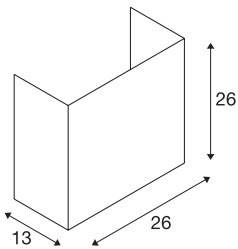

## ACCANTO SQUARE E27

### Indoor surface-mounted wall light black

Stylishly manufactured steel and textile elements give the ACCANTO wall light its unmistakable charm. The textile lampshade with the rectangular design, which is available in white or black, ensures that the lamp which is used has homogeneous lighting attributes. We give you the choice thanks to the installed E27 lamp socket. Regardless of whether you want to use an LED lamp, an energy-saving lamp, or a normal commercial incandescent lamp. The wall light is supplied ready for connection to a 230V mains power supply.

### TECHNICAL DATA

Item no.	1002942
Socket	E27
Number of sockets	1
IP Code	IP 20
Assembly	Surface
Assembly details	Wall
Primary nominal voltage	220-240V ~50/60Hz
Safety class	I
Wattage	40 W
Maximum ambient temperature	40 °C
Color	black
Light distribution	symmetric
Light outlet	diffuse
Length	26 cm
Height	26 cm
Depth	13 cm
Net weight	0.697 kg
Gross weight	1.106 kg