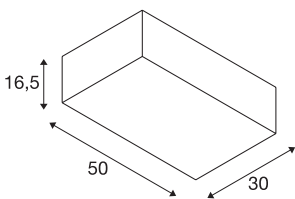

### TECHNICAL DATA

Item no.	1002945
Socket	E27
Number of sockets	2
IP Code	IP 20
Assembly	Surface
Assembly details	Ceiling
Primary nominal voltage	220-240V ~50/60Hz
Safety class	I
Wattage	40 W
Maximum ambient temperature	40 °C
Color	white
Light distribution	symmetric
Light outlet	diffuse
Length	50 cm
Width	30 cm
Height	16.5 cm
Net weight	1.65 kg
Gross weight	2.516 kg