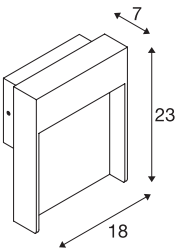

FLATT

Outdoor LED surface-mounted wall light, 3000K, IP65, anthracite

Would you like a wall light which can be fitted effortlessly? This should have a safety class of at least IP 65, and therefore be thus dustproof and protected from water spray from various directions. Our FLATT WL has IP 65 and is suitable for providing a surface, path or terrace with fantastic illumination. Are you looking for amazing light for your outdoor area? This is provided by the built-in Premium LED of the FLATT POLE 65 floor stand. Incidentally, the FLATT POLE 65 gives you even more advantages as a part of the SLV family. Because we have been successful with our lighting concepts for 40 years, and keep setting the bar higher for ourselves and our products.

TECHNICAL DATA

Item no.	1002952
IP Code	IP 65
Impact resistance class	IK 03
Impact resistance	0.35 Joule
Assembly	Surface
Assembly details	Wall
Primary nominal voltage	100-240V ~50/60Hz
Secondary power / voltage	300 mA
Safety class	I
Wattage	13 W
Ambient temperature	40 °C
Minimum ambient temperature	-25 °C
Maximum ambient temperature	40 °C
Stroboscopic effect (SVM)	0.02
Lumen	500/530 lm
Colour temperature	3000/4000 Kelvin
Color	anthracite
CRI	80
LXXBXX data	L70B50
Service life	30000 h
Width	18 cm
Height	23 cm

Light Source

916366	
--------	---

Depth	7 cm
Net weight	2.004 kg
Gross weight	2.266 kg
BIG WHITE Page	760