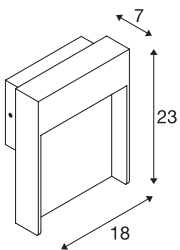

FLATT

Outdoor LED surface-mounted wall light 3000K IP65 anthracite/brown

Would you like a wall light which can be fitted effortlessly? This should have a safety class of at least IP 65, and therefore be thus dustproof and protected from water spray from various directions. Our FLATT WL has IP 65 and is suitable for providing a surface, path or terrace with fantastic illumination. Are you looking for amazing light for your outdoor area? This is provided by the built-in Premium LED of the FLATT POLE 65 floor stand. Incidentally, the FLATT POLE 65 gives you even more advantages as a part of the SLV family. Because we have been successful with our lighting concepts for 40 years, and keep setting the bar higher for ourselves and our products.

TECHNICAL DATA

Item no.	1002953
IP Code	IP 65
Impact resistance class	IK 03
Impact resistance	0.35 Joule
Assembly	Surface
Assembly details	Wall
Primary nominal voltage	100-240V ~50/60Hz
Secondary power / voltage	300 mA
Safety class	I
Wattage	13 W
Ambient temperature	40 °C
Minimum ambient temperature	-25 °C
Maximum ambient temperature	40 °C
Stroboscopic effect (SVM)	0.02
Lumen	500/550 lm
Colour temperature	3000/4000 Kelvin
Color	anthracite
CRI	80
LXXBXX data	L70B50
Service life	30000 h
Width	18 cm
Height	23 cm

Light Source

916366	
--------	---

Depth	7 cm
Net weight	2.013 kg
Gross weight	2.284 kg
BIG WHITE Page	760