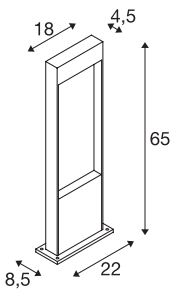

FLATT POLE 65

Outdoor LED floor stand, 3000K, IP65, anthracite

Would you like a floor stand which can be effortlessly mounted on the floor? This should have a safety class of at least IP 65, and therefore be thus dustproof and protected from water spray from various directions. Our FLATT POLE 65 has IP 65 and is therefore brilliant for lighting a path or the terrace. Are you looking for amazing light for your outdoor area? This is provided by the built-in Premium LED of the FLATT POLE 65 floor stand. Incidentally, the FLATT POLE 65 gives you even more advantages as a part of the SLV family. Because we have been successful with our lighting concepts for 40 years, and keep setting the bar higher for ourselves and our products.

TECHNICAL DATA

Item no.	1002956
IP Code	IP 65
Impact resistance class	IK 03
Impact resistance	0.35 Joule
Assembly	Surface
Assembly details	Ground
Primary nominal voltage	100-240V ~50/60Hz
Secondary power / voltage	350 mA
Safety class	I
Wattage	10 W
Ambient temperature	40 °C
Minimum ambient temperature	-25 °C
Maximum ambient temperature	40 °C
Level of inrush current	2 A
Duration of inrush current	1000 µs
Lumen	400 lm
Colour temperature	3000/4000 Kelvin
Color	anthracite
CRI	80
LXXBXX data	L70B50
Service life	30000 h
Light distribution	symmetric

Light Source

916440	
--------	---

Accessories

228730	CONNECTION BOX , 3-pin, IP68
--------	---------------------------------

Light outlet	direct
Risk Group	1
Length	18 cm
Width	4.5 cm
Height	65 cm
Net weight	3.412 kg
Gross weight	3.857 kg
BIG WHITE Page	679