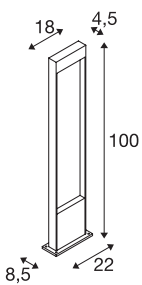

FLATT POLE 100

Outdoor LED floor stand, 3000K, IP65, anthracite

Would you like a floor stand which can be effortlessly mounted on the floor? This should have a safety class of at least IP 65, and therefore be thus dustproof and protected from water spray from various directions. Our FLATT POLE 100 has IP 65 and is therefore brilliant for lighting a path or the terrace. Are you looking for amazing light for your outdoor area? This is provided by the built-in Premium LED of the FLATT POLE 100 floor stand. Incidentally, the FLATT POLE 65 gives you even more advantages as a part of the SLV family. Because we have been successful with our lighting concepts for 40 years, and keep setting the bar higher for ourselves and our products.

TECHNICAL DATA

Item no.	1002958
IP Code	IP 65
Impact resistance class	IK 03
Impact resistance	0.35 Joule
Assembly	Surface
Assembly details	Ground
Primary nominal voltage	100-240V ~50/60Hz
Secondary power / voltage	350 mA
Safety class	I
Wattage	10 W
Ambient temperature	40 °C
Minimum ambient temperature	-25 °C
Maximum ambient temperature	40 °C
Level of inrush current	2 A
Duration of inrush current	1000 µs
Lumen	400 lm
Colour temperature	3000/4000 Kelvin
Color	anthracite
CRI	80
LXXBXX data	L70B50
Service life	30000 h
Light distribution	symmetric

Light Source

916440	
--------	---

Accessories

228730	CONNECTION BOX , 3-pin, IP68
--------	---------------------------------

Light outlet	direct
Risk Group	1
Length	18 cm
Width	4.5 cm
Height	100 cm
Net weight	4.627 kg
Gross weight	5.235 kg
BIG WHITE Page	679