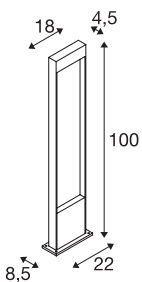

## FLATT POLE 100

Outdoor LED floor stand, 3000K, IP65, anthracite/-brown

Do you want a free-standing light that is easy to install on the ground? It should have at least an IP65 rating and thus be dustproof but also protected against jets of water from various directions. Our FLATT POLE 100 is IP65 rated and is ideal, for example, to light up a path or even a terrace. Are you looking for a fantastic light for an outdoor area? That's what you will get with the integrated premium LED in the FLATT POLE 100 free-standing lamp. What's more, as part of the SLV family, the FLATT POLE 100 offers you plenty of other benefits too. We have been successfully designing lights for 40 years and are constantly raising the bar both for ourselves and our products.

## TECHNICAL DATA

Item no.	1002959
IP Code	IP 65
Impact resistance class	IK 03
Impact resistance	0.35 Joule
Assembly	Surface
Assembly details	Ground
Primary nominal voltage	100-240V ~50/60Hz
Secondary power / voltage	350 mA
Safety class	I
Wattage	10 W
Ambient temperature	40 °C
Minimum ambient temperature	-25 °C
Maximum ambient temperature	40 °C
Level of inrush current	2 A
Duration of inrush current	1000 µs
Lumen	400 lm
Colour temperature	3000/4000 Kelvin
Color	brown
CRI	80
LXXBXX data	L70B50
Service life	30000 h
Light distribution	symmetric

Light Source

916440	
--------	---

Accessories

228730	CONNECTION BOX , 3-pin, IP68
--------	---------------------------------

Light outlet	direct
Risk Group	1
Length	18 cm
Width	4.5 cm
Height	100 cm
Net weight	4.593 kg
Gross weight	5.223 kg
BIG WHITE Page	679