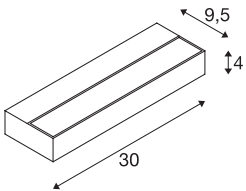

## SEDO 7

Indoor LED surface-mounted wall light, 3000K, white

The LED variant of the SEDO wall light is made of aluminium and has a frosted glass cover. Designed for the use of energy-saving LEDs, the SEDO 7 wall light is ready for direct connection to a 230V mains power supply thanks to the pre-installed operating device.

## TECHNICAL DATA

Item no.	1002962
IP Code	IP 20
Assembly	Surface
Assembly details	Wall
Primary nominal voltage	220-240V ~50/60Hz
Secondary power / voltage	350 mA
Safety class	I
Wattage	11.5 W
Level of inrush current	8 A
Duration of inrush current	60 $\mu$ s
Stroboscopic effect (SVM)	0.22
Lumen	1020 lm
Colour temperature	3000 Kelvin
Color	white
CRI	80
LXXBXX data	L70B50
Service life	30000 h
Light distribution	symmetric
Light outlet	direct - indirect
Length	30 cm
Height	4 cm
Depth	9.5 cm

Light Source

916478		Net weight	0.824 kg
		Gross weight	1.019 kg
		BIG WHITE Page	329