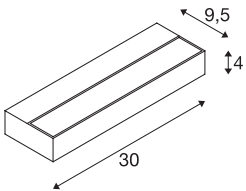

## SEDO 7

Indoor LED surface-mounted wall light, 3000K, white

The LED variant of the SEDO wall light is made of aluminium and has a frosted glass cover. Designed for the use of energy-saving LEDs, the SEDO 7 wall light is ready for direct connection to a 230V mains power supply thanks to the pre-installed operating device.

## TECHNICAL DATA

Item no.	1002962
IP Code	IP 20
Assembly	Surface
Assembly details	Wall
Primary nominal voltage	220-240V ~50/60Hz
Secondary power / voltage	350 mA
Safety class	I
Wattage	11.5 W
Level of inrush current	8 A
Duration of inrush current	60 µs
Stroboscopic effect (SVM)	0.22
Lumen	1020 lm
Colour temperature	3000 Kelvin
Color	white
CRI	80
LXXBXX data	L70B50
Service life	30000 h
Light distribution	symmetric
Light outlet	direct - indirect
Length	30 cm
Height	4 cm
Depth	9.5 cm

Light Source

916478		Net weight	0.824 kg
		Gross weight	1.019 kg
		BIG WHITE Page	329