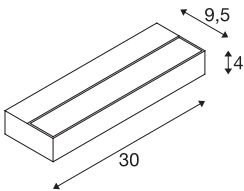

## SEDO 7

Indoor LED surface-mounted wall light, 3000K, alu

The LED variant of the SEDO wall light is made of aluminium and has a frosted glass cover. Designed for the use of energy-saving LEDs, the SEDO 7 wall light is ready for direct connection to a 230V mains power supply thanks to the pre-installed operating device.

## TECHNICAL DATA

Item no.	1002964
IP Code	IP 20
Assembly	Surface
Assembly details	Wall
Primary nominal voltage	220-240V ~50/60Hz
Secondary power / voltage	350 mA
Safety class	I
Wattage	11.5 W
Level of inrush current	8 A
Duration of inrush current	60 µs
Stroboscopic effect (SVM)	0.22
Lumen	1020 lm
Colour temperature	3000 Kelvin
Color	aluminium
CRI	80
LXXBXX data	L70B50
Service life	30000 h
Light distribution	symmetric
Light outlet	direct - indirect
Length	30 cm
Height	4 cm
Depth	9.5 cm

Light Source

916478		Net weight	0.808 kg
		Gross weight	0.997 kg
		BIG WHITE Page	329