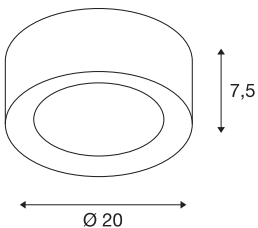

FERA 25 CL DALI

Indoor LED surface-mounted ceiling light, black

The FERA 25 240V LED ceiling light impresses with its simple, clear design and high luminosity. The built-in LEDs produce outstanding lumen output. Thus, the fitting can be used for general room lighting. Thanks to the built-in LED driver, the light is ready for direct connection to 230V AC. This luminaire contains built-in LED lamps.

TECHNICAL DATA

Item no.	1002968
Number of different light outlets	1
IP Code	IP 20
Assembly	Surface
Assembly details	Ceiling
Dimmable	Yes
Dimming technology	DALI 2
Primary nominal voltage	220-240V ~50/60Hz
Secondary power / voltage	500 mA
Safety class	I
Wattage	20 W
Ambient temperature	25 °C
Maximum ambient temperature	30 °C
Rated standby power	0.5 W
Level of inrush current	10 A
Duration of inrush current	30 µs
Stroboscopic effect (SVM)	0.01
Lumen	1580/1650 lm
Colour temperature	3000/4000 Kelvin
Beam angle	90 °
Color	black
CRI	80

Light Source

916435		LXXBXX data	L70B50
		Service life	30000 h
		Light distribution	rotational symmetric
		Light outlet	direct
		Height	7.5 cm
		Diameter	20 cm
		Net weight	0.794 kg
		Gross weight	1.115 kg
		BIG WHITE Page	272