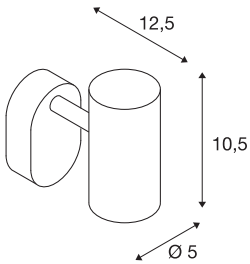

## NOBLO I

Indoor LED surface-mounted ceiling light 2700K black

NOBLO rotating and tilting LED spotlight for surface mounting on walls and ceilings. The luminaire impresses with its slim design and is therefore ideal for modern lighting concepts. The luminaire is made from aluminium and equipped with a Premium LED module. The luminaire is available in three housing colours with two or three light outlets.

## TECHNICAL DATA

Item no.	1002969
Number of different light outlets	1
Rotating or tilting	rotary Bar and tiltable
IP Code	IP 20
Assembly	Surface
Assembly details	Ceiling, Wall
Dimmable	Yes
Dimming technology	trailing edge
Primary nominal voltage	220-240V ~50/60Hz
Secondary power / voltage	350 mA
Safety class	I
Wattage	8 W
Minimum ambient temperature	-20 °C
Maximum ambient temperature	30 °C
Operating efficiency (LOR)	0,8
Number of luminaires at LS B16A	128
Number of luminaires at LS C16A	160
Level of inrush current	3.5 A
Duration of inrush current	120 µs
Stroboscopic effect (SVM)	0.4
Lumen	620 lm
Colour temperature	2700 Kelvin

Light Source

916369	
--------	-----------------------------------------------------------------------------------

Beam angle	36 °
Color	black
CRI	80
LXXBXX data	L70B50
Service life	30000 h
Risk Group	1
Length	9 cm
Width	10.5 cm
Height	12.7 cm
Net weight	0.312 kg
Gross weight	0.404 kg
BIG WHITE Page	401