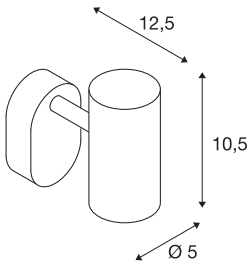

NOBLO I

Indoor LED surface-mounted ceiling light 2700K white

NOBLO rotating and tilting LED spotlight for surface mounting on walls and ceilings. The luminaire impresses with its slim design and is therefore ideal for modern lighting concepts. The luminaire is made from aluminium and equipped with a Premium LED module. The luminaire is available in three housing colours with two or three light outlets.

TECHNICAL DATA

| | |
|-----------------------------------|-------------------------|
| Item no. | 1002970 |
| Number of different light outlets | 1 |
| Rotating or tilting | rotary Bar and tiltable |
| IP Code | IP 20 |
| Assembly | Surface |
| Assembly details | Ceiling, Wall |
| Dimmable | Yes |
| Dimming technology | trailing edge |
| Primary nominal voltage | 220-240V ~50/60Hz |
| Secondary power / voltage | 350 mA |
| Safety class | I |
| Wattage | 8 W |
| Minimum ambient temperature | -20 °C |
| Maximum ambient temperature | 30 °C |
| Operating efficiency (LOR) | 0,8 |
| Number of luminaires at LS B16A | 128 |
| Number of luminaires at LS C16A | 160 |
| Level of inrush current | 3.5 A |
| Duration of inrush current | 120 µs |
| Stroboscopic effect (SVM) | 0.4 |
| Lumen | 620 lm |
| Colour temperature | 2700 Kelvin |

Light Source

| | |
|----------------|---|
| 916369 |  |
| Beam angle | 36 ° |
| Color | white |
| CRI | 80 |
| LXXBXX data | L70B50 |
| Service life | 30000 h |
| Risk Group | 1 |
| Length | 9 cm |
| Width | 10.5 cm |
| Height | 12.7 cm |
| Net weight | 0.313 kg |
| Gross weight | 0.405 kg |
| BIG WHITE Page | 401 |