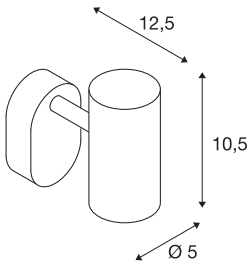

NOBLO I

Indoor LED surface-mounted ceiling light 2700K silver

NOBLO rotating and tilting LED spotlight for surface mounting on walls and ceilings. The luminaire impresses with its slim design and is therefore ideal for modern lighting concepts. The luminaire is made from aluminium and equipped with a Premium LED module. The luminaire is available in three housing colours with two or three light outlets.

TECHNICAL DATA

Item no.	1002971
Number of different light outlets	1
Rotating or tilting	rotary Bar and tiltable
IP Code	IP 20
Assembly	Surface
Assembly details	Ceiling,Wall
Dimmable	Yes
Dimming technology	trailing edge
Primary nominal voltage	220-240V ~50/60Hz
Secondary power / voltage	350 mA
Safety class	I
Wattage	8 W
Minimum ambient temperature	-20 °C
Maximum ambient temperature	30 °C
Operating efficiency (LOR)	0,8
Number of luminaires at LS B16A	128
Number of luminaires at LS C16A	160
Level of inrush current	3.5 A
Duration of inrush current	120 µs
Stroboscopic effect (SVM)	0.4
Lumen	620 lm
Colour temperature	2700 Kelvin

Light Source

916369	
Beam angle	36 °
Color	silver
CRI	80
LXXBXX data	L70B50
Service life	30000 h
Risk Group	1
Length	9 cm
Width	10.5 cm
Height	12.7 cm
Net weight	0.306 kg
Gross weight	0.402 kg
BIG WHITE Page	401