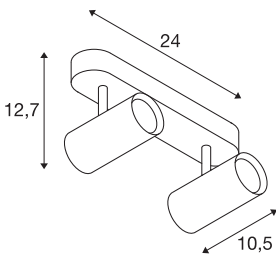

NOBLO II

Indoor LED surface-mounted ceiling light 2700K black

NOBLO rotating and tilting LED spotlight for surface mounting on walls and ceilings. The luminaire impresses with its slim design and is therefore ideal for modern lighting concepts. The luminaire is made from aluminium and equipped with a Premium LED module. The luminaire is available in three housing colours with two or three light outlets.

TECHNICAL DATA

Item no.	1002973
Number of different light outlets	2
Rotating or tilting	rotary Bar and tiltable
IP Code	IP 20
Assembly	Surface
Assembly details	Ceiling, Wall
Dimmable	Yes
Dimming technology	trailing edge
Primary nominal voltage	220-240V ~50/60Hz
Secondary power / voltage	350 mA
Safety class	I
Wattage	16 W
Minimum ambient temperature	-20 °C
Maximum ambient temperature	30 °C
Operating efficiency (LOR)	0,8
Number of luminaires at LS B16A	128
Number of luminaires at LS C16A	160
Level of inrush current	3.5 A
Duration of inrush current	120 µs
Stroboscopic effect (SVM)	0.4
Lumen	1240 lm
Colour temperature	2700 Kelvin

Light Source

916369	
Beam angle	36 °
Color	black
CRI	80
LXXBXX data	L70B50
Service life	30000 h
Risk Group	1
Length	24 cm
Width	10.5 cm
Height	12.7 cm
Net weight	0.697 kg
Gross weight	0.938 kg
BIG WHITE Page	401