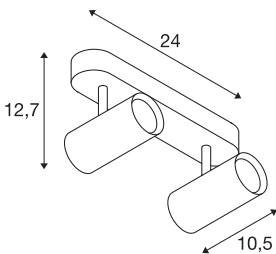

## NOBLO II

Indoor LED surface-mounted ceiling light 2700K white

NOBLO rotating and tilting LED spotlight for surface mounting on walls and ceilings. The luminaire impresses with its slim design and is therefore ideal for modern lighting concepts. The luminaire is made from aluminium and equipped with a Premium LED module. The luminaire is available in three housing colours with two or three light outlets.

## TECHNICAL DATA

Item no.	1002974
Number of different light outlets	2
Rotating or tilting	rotary Bar and tiltable
IP Code	IP 20
Assembly	Surface
Assembly details	Ceiling, Wall
Dimmable	Yes
Dimming technology	trailing edge
Primary nominal voltage	220-240V ~50/60Hz
Secondary power / voltage	350 mA
Safety class	I
Wattage	16 W
Minimum ambient temperature	-20 °C
Maximum ambient temperature	30 °C
Operating efficiency (LOR)	0,8
Number of luminaires at LS B16A	128
Number of luminaires at LS C16A	160
Level of inrush current	3.5 A
Duration of inrush current	120 µs
Stroboscopic effect (SVM)	0.4
Lumen	1240 lm
Colour temperature	2700 Kelvin

Light Source

916369		Beam angle	36 °
		Color	white
		CRI	80
		LXXBXX data	L70B50
		Service life	30000 h
		Risk Group	1
		Length	24 cm
		Width	10.5 cm
		Height	12.7 cm
		Net weight	0.646 kg
		Gross weight	0.885 kg
		BIG WHITE Page	401