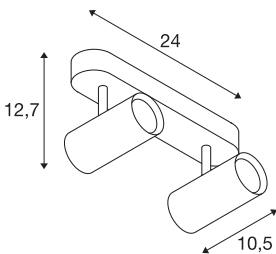

NOBLO II

Indoor LED surface-mounted ceiling light 2700K silver

NOBLO rotating and tilting LED spotlight for surface mounting on walls and ceilings. The luminaire impresses with its slim design and is therefore ideal for modern lighting concepts. The luminaire is made from aluminium and equipped with a Premium LED module. The luminaire is available in three housing colours with two or three light outlets.

TECHNICAL DATA

Item no.	1002975
Number of different light outlets	2
Rotating or tilting	rotary Bar and tiltable
IP Code	IP 20
Assembly	Surface
Assembly details	Ceiling, Wall
Dimmable	Yes
Dimming technology	trailing edge
Primary nominal voltage	220-240V ~50/60Hz
Secondary power / voltage	350 mA
Safety class	I
Wattage	16 W
Minimum ambient temperature	-20 °C
Maximum ambient temperature	30 °C
Operating efficiency (LOR)	0,8
Number of luminaires at LS B16A	128
Number of luminaires at LS C16A	160
Level of inrush current	3.5 A
Duration of inrush current	120 µs
Stroboscopic effect (SVM)	0.4
Lumen	1240 lm
Colour temperature	2700 Kelvin

Light Source

916369	
--------	---

Beam angle	36 °
Color	silver
CRI	80
LXXBXX data	L70B50
Service life	30000 h
Risk Group	1
Length	24 cm
Width	10.5 cm
Height	12.7 cm
Net weight	0.633 kg
Gross weight	0.864 kg
BIG WHITE Page	401