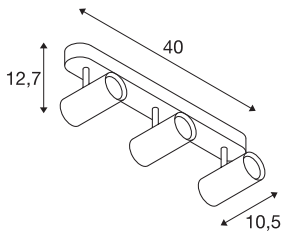

## NOBLO III

Indoor LED surface-mounted ceiling light 2700K black

NOBLO rotating and tilting LED spotlight for surface mounting on walls and ceilings. The luminaire impresses with its slim design and is therefore ideal for modern lighting concepts. The luminaire is made from aluminium and equipped with a Premium LED module. The luminaire is available in three housing colours with two or three light outlets.

## TECHNICAL DATA

Item no.	1002976
Number of different light outlets	3
Rotating or tilting	rotary Bar and tiltable
IP Code	IP 20
Assembly	Surface
Assembly details	Ceiling, Wall
Dimmable	Yes
Dimming technology	trailing edge
Primary nominal voltage	220-240V ~50/60Hz
Secondary power / voltage	350 mA
Safety class	I
Wattage	24 W
Minimum ambient temperature	-20 °C
Maximum ambient temperature	30 °C
Operating efficiency (LOR)	0,8
Number of luminaires at LS B16A	128
Number of luminaires at LS C16A	160
Level of inrush current	3.5 A
Duration of inrush current	120 µs
Stroboscopic effect (SVM)	0.4
Lumen	1860 lm
Colour temperature	2700 Kelvin

Light Source

916369		Beam angle	36 °
		Color	black
		CRI	80
		LXXBXX data	L70B50
		Service life	30000 h
		Risk Group	1
		Length	40 cm
		Width	10.5 cm
		Height	12.7 cm
		Net weight	0.99 kg
		Gross weight	1.326 kg
		BIG WHITE Page	401