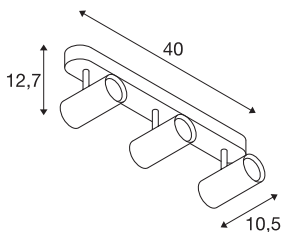

NOBLO III

Indoor LED surface-mounted ceiling light 2700K white

NOBLO rotating and tilting LED spotlight for surface mounting on walls and ceilings. The luminaire impresses with its slim design and is therefore ideal for modern lighting concepts. The luminaire is made from aluminium and equipped with a Premium LED module. The luminaire is available in three housing colours with two or three light outlets.

TECHNICAL DATA

Item no.	1002977
Number of different light outlets	3
Rotating or tilting	rotary Bar and tiltable
IP Code	IP 20
Assembly	Surface
Assembly details	Ceiling, Wall
Dimmable	Yes
Dimming technology	trailing edge
Primary nominal voltage	220-240V ~50/60Hz
Secondary power / voltage	350 mA
Safety class	I
Wattage	24 W
Minimum ambient temperature	-20 °C
Maximum ambient temperature	30 °C
Operating efficiency (LOR)	0,8
Number of luminaires at LS B16A	128
Number of luminaires at LS C16A	160
Level of inrush current	3.5 A
Duration of inrush current	120 µs
Stroboscopic effect (SVM)	0.4
Lumen	1860 lm
Colour temperature	2700 Kelvin

Light Source

916369	
Beam angle	36 °
Color	white
CRI	80
LXXBXX data	L70B50
Service life	30000 h
Risk Group	1
Length	40 cm
Width	10.5 cm
Height	12.7 cm
Net weight	1.012 kg
Gross weight	1.347 kg
BIG WHITE Page	401