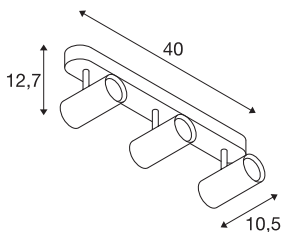

## NOBLO III

Indoor LED surface-mounted ceiling light 2700K silver

NOBLO rotating and tilting LED spotlight for surface mounting on walls and ceilings. The luminaire impresses with its slim design and is therefore ideal for modern lighting concepts. The luminaire is made from aluminium and equipped with a Premium LED module. The luminaire is available in three housing colours with two or three light outlets.

## TECHNICAL DATA

Item no.	1002978
Number of different light outlets	3
Rotating or tilting	rotary Bar and tiltable
IP Code	IP 20
Assembly	Surface
Assembly details	Ceiling, Wall
Dimmable	Yes
Dimming technology	trailing edge
Primary nominal voltage	220-240V ~50/60Hz
Secondary power / voltage	350 mA
Safety class	I
Wattage	24 W
Minimum ambient temperature	-20 °C
Maximum ambient temperature	30 °C
Operating efficiency (LOR)	0,8
Number of luminaires at LS B16A	128
Number of luminaires at LS C16A	160
Level of inrush current	3.5 A
Duration of inrush current	120 µs
Stroboscopic effect (SVM)	0.4
Lumen	1860 lm
Colour temperature	2700 Kelvin

Light Source

916369	
--------	---

Beam angle	36 °
Color	silver
CRI	80
LXXBXX data	L70B50
Service life	30000 h
Risk Group	1
Length	40 cm
Width	10.5 cm
Height	12.7 cm
Net weight	0.967 kg
Gross weight	1.298 kg
BIG WHITE Page	401