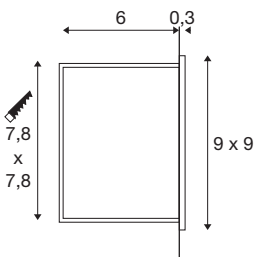

MOBALA

Indoor recessed wall light 3000K white

Aluminium recessed wall light MOBALA WL. The invisibly installed LED emits its light indirectly onto the surface to be illuminated. This makes glare-free illumination of walkways and staircases possible, for example. The MOBALA recessed fitting is available with a white housing. An installation frame and a mounting box for installation in masonry are optionally available. This luminaire contains built-in LED lamps.

TECHNICAL DATA

Item no.	1002982
IP Code	IP 20
Assembly	Recessed
Assembly details	Wall
Primary nominal voltage	100-240V ~50/60Hz
Secondary power / voltage	24 V
Safety class	II
Wattage	1.3 W
Maximum ambient temperature	40 °C
Stroboscopic effect (SVM)	0
Lumen	14 lm
Colour temperature	3000 Kelvin
Color	white
CRI	80
LXXBXX data	L70B50
Service life	30000 h
Light distribution	asymmetric
Light outlet	direct
Risk Group	0
Width	9 cm
Height	9 cm
Depth	4.5 cm

Light Source

916574	
--------	---

Accessories

1002984	MOBALA WL , installati- on frame
1002983	MOBALA WL , installati- on box

Net weight	0.137 kg
Gross weight	0.195 kg
Shape of cut-out	square
Installation length	7.8 cm
Installation width	7.8 cm
Installation depth	6 cm
BIG WHITE Page	243