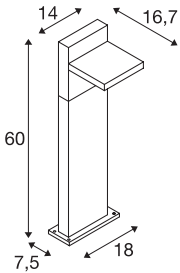

ABRIDOR POLE 60

Outdoor LED floor stand IP55 anthracite 3000/4000K

The aluminium luminaires in the ABRIDOR family provide solutions for the wall light and floor stand area. Thanks to its IP55 protection class, the luminaires are suitable for outdoor use. The electrical connection is made directly to the 230V mains power supply. The unusual lamp head means that the built-in LED has particularly wide light distribution.

TECHNICAL DATA

Item no.	1002991
Rotating or tilting	tiltable
IP Code	IP 55
Impact resistance class	IK 03
Impact resistance	0.35 Joule
Assembly	Surface
Assembly details	Ground
Primary nominal voltage	100-240V ~50/60Hz
Secondary power / voltage	300 mA
Safety class	I
Wattage	12 W
Minimum ambient temperature	-25 °C
Maximum ambient temperature	40 °C
Level of inrush current	5 A
Duration of inrush current	100 µs
Stroboscopic effect (SVM)	0.02
Lumen	950/980 lm
Colour temperature	3000/4000 Kelvin
Beam angle	100 °
Color	anthracite
CRI	80
LXXBXX data	L70B50

Light Source

Service life	30000 h
Width	18 cm
Height	60 cm
Depth	18.7 cm
Net weight	2.691 kg
Gross weight	3.34 kg
BIG WHITE Page	681