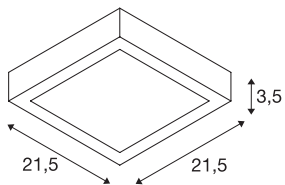

SENSER 24

Indoor LED surface-mounted ceiling light square white 3000K

The flat SENSER wall and ceiling light made from aluminium is available in white and silver-grey, in a round or square version. The rigid Premium LED insert produces homogeneous base illumination over a wide area thanks to its extensive beam angle.

TECHNICAL DATA

Item no.	1003019
IP Code	IP 20
Impact resistance class	IK 02
Impact resistance	0.2 Joule
Assembly	Surface
Assembly details	Ceiling, Wall
Dimmable	Yes
Dimming technology	trailing edge
Primary nominal voltage	220-240V ~50/60Hz
Secondary power / voltage	500 mA
Safety class	I
Wattage	15 W
Ambient temperature	25 °C
Operating efficiency (LOR)	0,65
Number of luminaires at LS B16A	61
Number of luminaires at LS C16A	61
Level of inrush current	10 A
Duration of inrush current	40 µs
Stroboscopic effect (SVM)	0.03
Lumen	1140 lm
Colour temperature	3000 Kelvin
Color	white

Light Source

916464		CRI	90
		UGR ≤	26
		LXXBXX data	L70B50
		Service life	48000 h
		Risk Group	1
		Length	21.5 cm
		Width	21.5 cm
		Height	3.5 cm
		Net weight	0.629 kg
		Gross weight	0.727 kg
		BIG WHITE Page	417