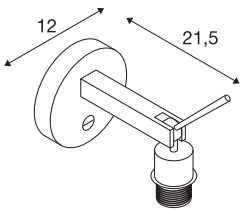

## FENDA E27

Indoor surface-mounted wall light in white without shade

The FENDA Basis wall light from the FENDA Mix & Match system makes easy combination with FENDA lamp shades possible to suit the ambience, or with colour accents in the latest fashionable colours. With its built-in E27 socket, the luminaire is suitable for both LED lamps and energy-saving lamps. The FENDA Basis wall light is ready to be directly connected to 230V.

## TECHNICAL DATA

Item no.	1003035
Socket	E27
Number of sockets	1
Tilt range	90 °
Horizontal rotation range	350 °
Rotating or tilting	rotary Bar and tiltable
IP Code	IP 20
Assembly	Surface
Assembly details	Wall, Wall with Acc.
Primary nominal voltage	220-240V ~50/60Hz
Safety class	I
Wattage	40 W
Color	white
Depth	21.5 cm
Diameter	12 cm
Net weight	0.604 kg
Gross weight	0.822 kg