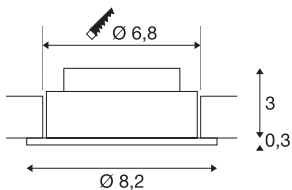

NEW TRIA 68 I CS

Indoor LED recessed ceiling light black round 2700K
38° incl. driver clip springs

You get particularly pleasant light for your living areas and business premises from the integrated Premium LED in the NEW TRIA 68 I CS recessed ceiling light. With a CRI value of greater than or equal to 80, the NEW TRIA 68 I CS is very suitable for true-colour lighting of sales or office premises. This recessed ceiling light is sustainable and low-maintenance thanks to the anticipated service life of 40,000 hours.

TECHNICAL DATA

Item no.	1003058
Rotating or tilting	tiltable
IP Code	IP20
Assembly	Recessed
Assembly details	Ceiling
Primary nominal voltage	100-240V ~50/60Hz
Secondary power / voltage	350 mA
Safety class	II
Wattage	4 W
Minimum ambient temperature	-20 °C
Maximum ambient temperature	40 °C
Level of inrush current	10 A
Duration of inrush current	92 µs
Stroboscopic effect (SVM)	0.01
Lumen	330 lm
Colour temperature	2700 Kelvin
Beam angle	38 °
Color	black
CRI	80
LXXBXX data	L70B50
Service life	40000 h
Risk Group	0

Light Source

916479	
--------	---

Height	3.5 cm
Diameter	8.2 cm
Net weight	0.198 kg
Gross weight	0.244 kg
Shape of cut-out	round
Installation depth	3.5 cm
Installation diameter	6.8 cm