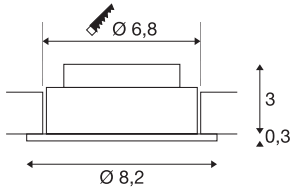

## NEW TRIA 68 I CS

Indoor LED recessed ceiling light white round 2700K  
38° incl. driver clip springs

You get particularly pleasant light for your rooms thanks to the integrated Premium LED in the NEW TRIA 68 I CS recessed ceiling light. With a CRI value of greater than or equal to 80, the NEW TRIA 68 I CS is very suitable for true-colour lighting of office or sales premises.

## TECHNICAL DATA

Item no.	1003059
Rotating or tilting	tiltable
IP Code	IP20
Assembly	Recessed
Assembly details	Ceiling
Primary nominal voltage	100-240V ~50/60Hz
Secondary power / voltage	350 mA
Safety class	II
Wattage	4 W
Minimum ambient temperature	-20 °C
Maximum ambient temperature	40 °C
Level of inrush current	10 A
Duration of inrush current	92 µs
Stroboscopic effect (SVM)	0.01
Lumen	330 lm
Colour temperature	2700 Kelvin
Beam angle	38 °
Color	white
CRI	80
LXXBXX data	L70B50
Service life	40000 h
Risk Group	0

Light Source

916479		Height	3.5 cm
		Diameter	8.2 cm
		Net weight	0.201 kg
		Gross weight	0.249 kg
		Shape of cut-out	round
		Installation depth	3.5 cm
		Installation diameter	6.8 cm