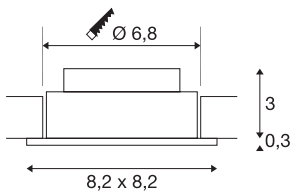

## NEW TRIA 68 I CS

Indoor LED recessed ceiling light white square 2700K  
38° incl. driver clip springs

You get particularly pleasant light for your rooms thanks to the integrated Premium LED in the NEW TRIA 68 I CS recessed ceiling light. With a CRI value of greater than or equal to 80, the NEW TRIA 68 I CS is very suitable for true-colour lighting of office or sales premises. This recessed ceiling light is sustainable and low-maintenance thanks to the anticipated service life of 40,000 hours.

## TECHNICAL DATA

Item no.	1003063
Rotating or tilting	tiltable
IP Code	IP20
Assembly	Recessed
Assembly details	Ceiling
Primary nominal voltage	100-240V ~50/60Hz
Secondary power / voltage	350 mA
Safety class	II
Wattage	4 W
Minimum ambient temperature	-20 °C
Maximum ambient temperature	40 °C
Level of inrush current	10 A
Duration of inrush current	92 µs
Stroboscopic effect (SVM)	0.01
Lumen	330 lm
Colour temperature	2700 Kelvin
Beam angle	38 °
Color	white
CRI	80
LXXBXX data	L70B50
Service life	40000 h
Risk Group	0

Light Source

916479	
--------	---

Length	8.2 cm
Width	8.2 cm
Height	3.5 cm
Net weight	0.207 kg
Gross weight	0.251 kg
Shape of cut-out	round
Installation depth	3.5 cm
Installation diameter	6.8 cm