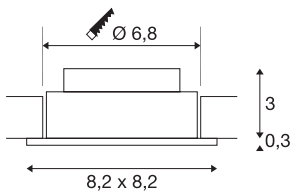

## NEW TRIA 68 I CS

Indoor LED recessed ceiling light white square 2700K  
38° incl. driver clip springs

You get particularly pleasant light for your rooms thanks to the integrated Premium LED in the NEW TRIA 68 I CS recessed ceiling light. With a CRI value of greater than or equal to 80, the NEW TRIA 68 I CS is very suitable for true-colour lighting of office or sales premises. This recessed ceiling light is sustainable and low-maintenance thanks to the anticipated service life of 40,000 hours.

## TECHNICAL DATA

Item no.	1003063
Rotating or tilting	tiltable
IP Code	IP20
Assembly	Recessed
Assembly details	Ceiling
Primary nominal voltage	100-240V ~50/60Hz
Secondary power / voltage	350 mA
Safety class	II
Wattage	4 W
Minimum ambient temperature	-20 °C
Maximum ambient temperature	40 °C
Level of inrush current	10 A
Duration of inrush current	92 µs
Stroboscopic effect (SVM)	0.01
Lumen	330 lm
Colour temperature	2700 Kelvin
Beam angle	38 °
Color	white
CRI	80
LXXBXX data	L70B50
Service life	40000 h
Risk Group	0

Light Source

916479		Length	8.2 cm
		Width	8.2 cm
		Height	3.5 cm
		Net weight	0.207 kg
		Gross weight	0.251 kg
		Shape of cut-out	round
		Installation depth	3.5 cm
		Installation diameter	6.8 cm