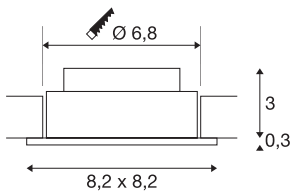

## NEW TRIA 68 I CS

Indoor LED recessed ceiling light alu square 2700K 38°  
incl. driver clip springs

You get particularly pleasant light for your living areas and business premises from the integrated Premium LED in the NEW TRIA 68 I CS recessed ceiling light. With a CRI value of greater than or equal to 80, the NEW TRIA 68 I CS is very suitable for true-colour lighting of sales or office premises. This recessed ceiling light is particularly sustainable and low-maintenance thanks to the service life of 40,000 hours.

## TECHNICAL DATA

Item no.	1003064
Rotating or tilting	tiltable
Assembly	Recessed
Assembly details	Ceiling
Primary nominal voltage	100-240V ~50/60Hz
Secondary power / voltage	350 mA
Safety class	II
Wattage	4 W
Minimum ambient temperature	-20 °C
Maximum ambient temperature	40 °C
Level of inrush current	10 A
Duration of inrush current	92 µs
Stroboscopic effect (SVM)	0.01
Lumen	330 lm
Colour temperature	2700 Kelvin
Beam angle	38 °
Color	aluminium
CRI	80
LXXBXX data	L70B50
Service life	40000 h
Risk Group	0
Length	8.2 cm

Light Source

916479	
--------	---

Width	8.2 cm
Height	3.5 cm
Net weight	0.207 kg
Gross weight	0.249 kg
Shape of cut-out	round
Installation depth	3.5 cm
Installation diameter	6.8 cm