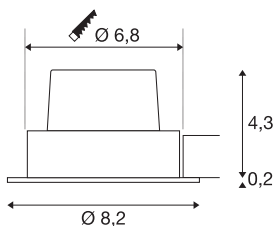

NEW TRIA 68 I CS

Indoor LED recessed ceiling light white 2700K round

Are you looking for amazing, dimmable light for your living areas and business premises? You get this thanks to the integrated Premium LED in the NEW TRIA 68 I CS recessed ceiling light. Of course, there are many usage options for the luminaire. The NEW TRIA 68 I CS is particularly suitable as a spotlight for accent lighting. With a CRI value of greater than or equal to 80, the NEW TRIA 68 I CS is very suitable for true-colour lighting of office or sales premises. This recessed ceiling light is particularly sustainable and low-maintenance thanks to the service life of 40,000 hours. A convenient ceiling cut-out with a standard core bit is possible, making installation easier.

TECHNICAL DATA

Item no.	1003066
IP Code	IP 20
Assembly	Recessed
Assembly details	Ceiling
Dimmable	Yes
Dimming technology	Leading edge, trailing edge
Primary nominal voltage	220-240V ~50/60Hz
Secondary power / voltage	500 mA
Safety class	II
Wattage	11 W
Level of inrush current	2 A
Duration of inrush current	40 µs
Stroboscopic effect (SVM)	0.02
Lumen	800 lm
Colour temperature	2700 Kelvin
Beam angle	38 °
Color	white
CRI	80
LXXBXX data	L70B50
Service life	40000 h
Risk Group	1
Height	4.5 cm

Light Source

916320	
--------	---

Diameter	8.2 cm
Net weight	0.269 kg
Gross weight	0.316 kg
Shape of cut-out	round
Installation depth	5 cm
Installation diameter	6.8 cm