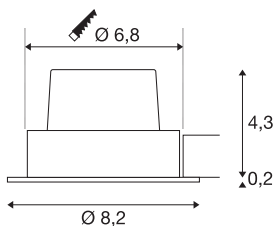

NEW TRIA 68 I CS

Indoor LED recessed ceiling light alu 2700K round

Are you looking for amazing, dimmable light for your living areas and business premises? You get this thanks to the integrated Premium LED in the NEW TRIA 68 I CS recessed ceiling light. Of course, there are many different usage options for the luminaire. The NEW TRIA 68 I CS is particularly suitable as a spotlight for accent lighting. With a CRI value of greater than or equal to 80, the NEW TRIA 68 I CS recessed ceiling light is very suitable for true-colour lighting of sales or office premises. This recessed ceiling light is sustainable and low-maintenance thanks to the anticipated service life of 40,000 hours. A convenient ceiling cut-out with a standard core bit is possible, making installation easier.

TECHNICAL DATA

Item no.	1003067
IP Code	IP 20
Assembly	Recessed
Assembly details	Ceiling
Dimmable	Yes
Dimming technology	Leading edge, trailing edge
Primary nominal voltage	220-240V ~50/60Hz
Secondary power / voltage	500 mA
Safety class	II
Wattage	11 W
Level of inrush current	2 A
Duration of inrush current	40 µs
Stroboscopic effect (SVM)	0.02
Lumen	800 lm
Colour temperature	2700 Kelvin
Beam angle	38 °
Color	aluminium
CRI	80
LXXBXX data	L70B50
Service life	40000 h
Risk Group	1
Height	4.5 cm

Light Source

916320	
--------	---

Diameter	8.2 cm
Net weight	0.261 kg
Gross weight	0.316 kg
Shape of cut-out	round
Installation depth	5 cm
Installation diameter	6.8 cm