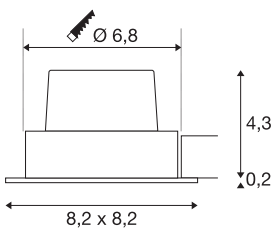

NEW TRIA 68 I CS

Indoor LED recessed ceiling light white 2700K square

Are you looking for amazing, dimmable light for your room? You get this thanks to the integrated Premium LED in the NEW TRIA 68 I CS recessed ceiling light. With the NEW TRIA 68 I CS you have a spot which is very suitable for accentuation. With a CRI value of greater than or equal to 80, the NEW TRIA 68 I CS is very suitable for true-colour lighting of office or sales premises. This recessed ceiling light is extremely sustainable and low-maintenance thanks to the anticipated service life of 40,000 hours. A convenient ceiling cut-out with a standard core bit is possible, making installation easier.

TECHNICAL DATA

Item no.	1003069
IP Code	IP 20
Assembly	Recessed
Assembly details	Ceiling
Dimmable	Yes
Dimming technology	Leading edge, trailing edge
Primary nominal voltage	220-240V ~50/60Hz
Secondary power / voltage	500 mA
Safety class	II
Wattage	11 W
Level of inrush current	2 A
Duration of inrush current	40 μ s
Stroboscopic effect (SVM)	0.02
Lumen	800 lm
Colour temperature	2700 Kelvin
Beam angle	38 °
Color	white
CRI	80
LXXBXX data	L70B50
Service life	40000 h
Risk Group	1
Length	8.2 cm

Light Source

916320	
--------	---

Width	8.2 cm
Height	4.5 cm
Net weight	0.28 kg
Gross weight	0.33 kg
Shape of cut-out	round
Installation depth	5 cm
Installation diameter	6.8 cm